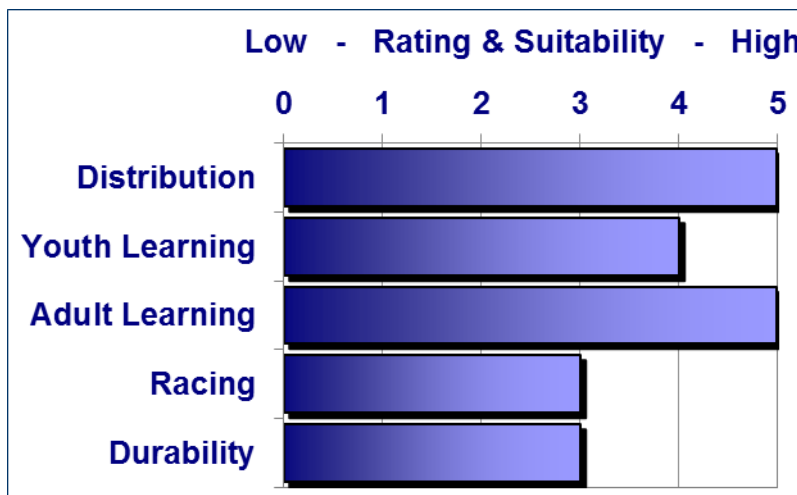

World Sailing Learn to Sail Boat

RS Venture

The RS Venture is easy to sail and big enough for up to 8 sailors – ideal for an instructor plus pupils. Centreboard, ballasted centreboard or lifting keel, plus disabled sailing equipment options.

Technical Details:

Length – m	4.90
Beam – m	2.0
Hull weight - kg	198
Mainsail area – m ²	11
Jib area – m ²	3.8
Spinnaker area – m ²	13.5
Stayed rig	Yes
Trapeze	Optional
Hull construction	GRP Single Skin
Safety features	Sealed Mast
Maximum Load	687 Kg
Safety assessment	Conforms to EU Recreational Craft Directive 94/25/EC as Amended by Directive 2003/33/EC